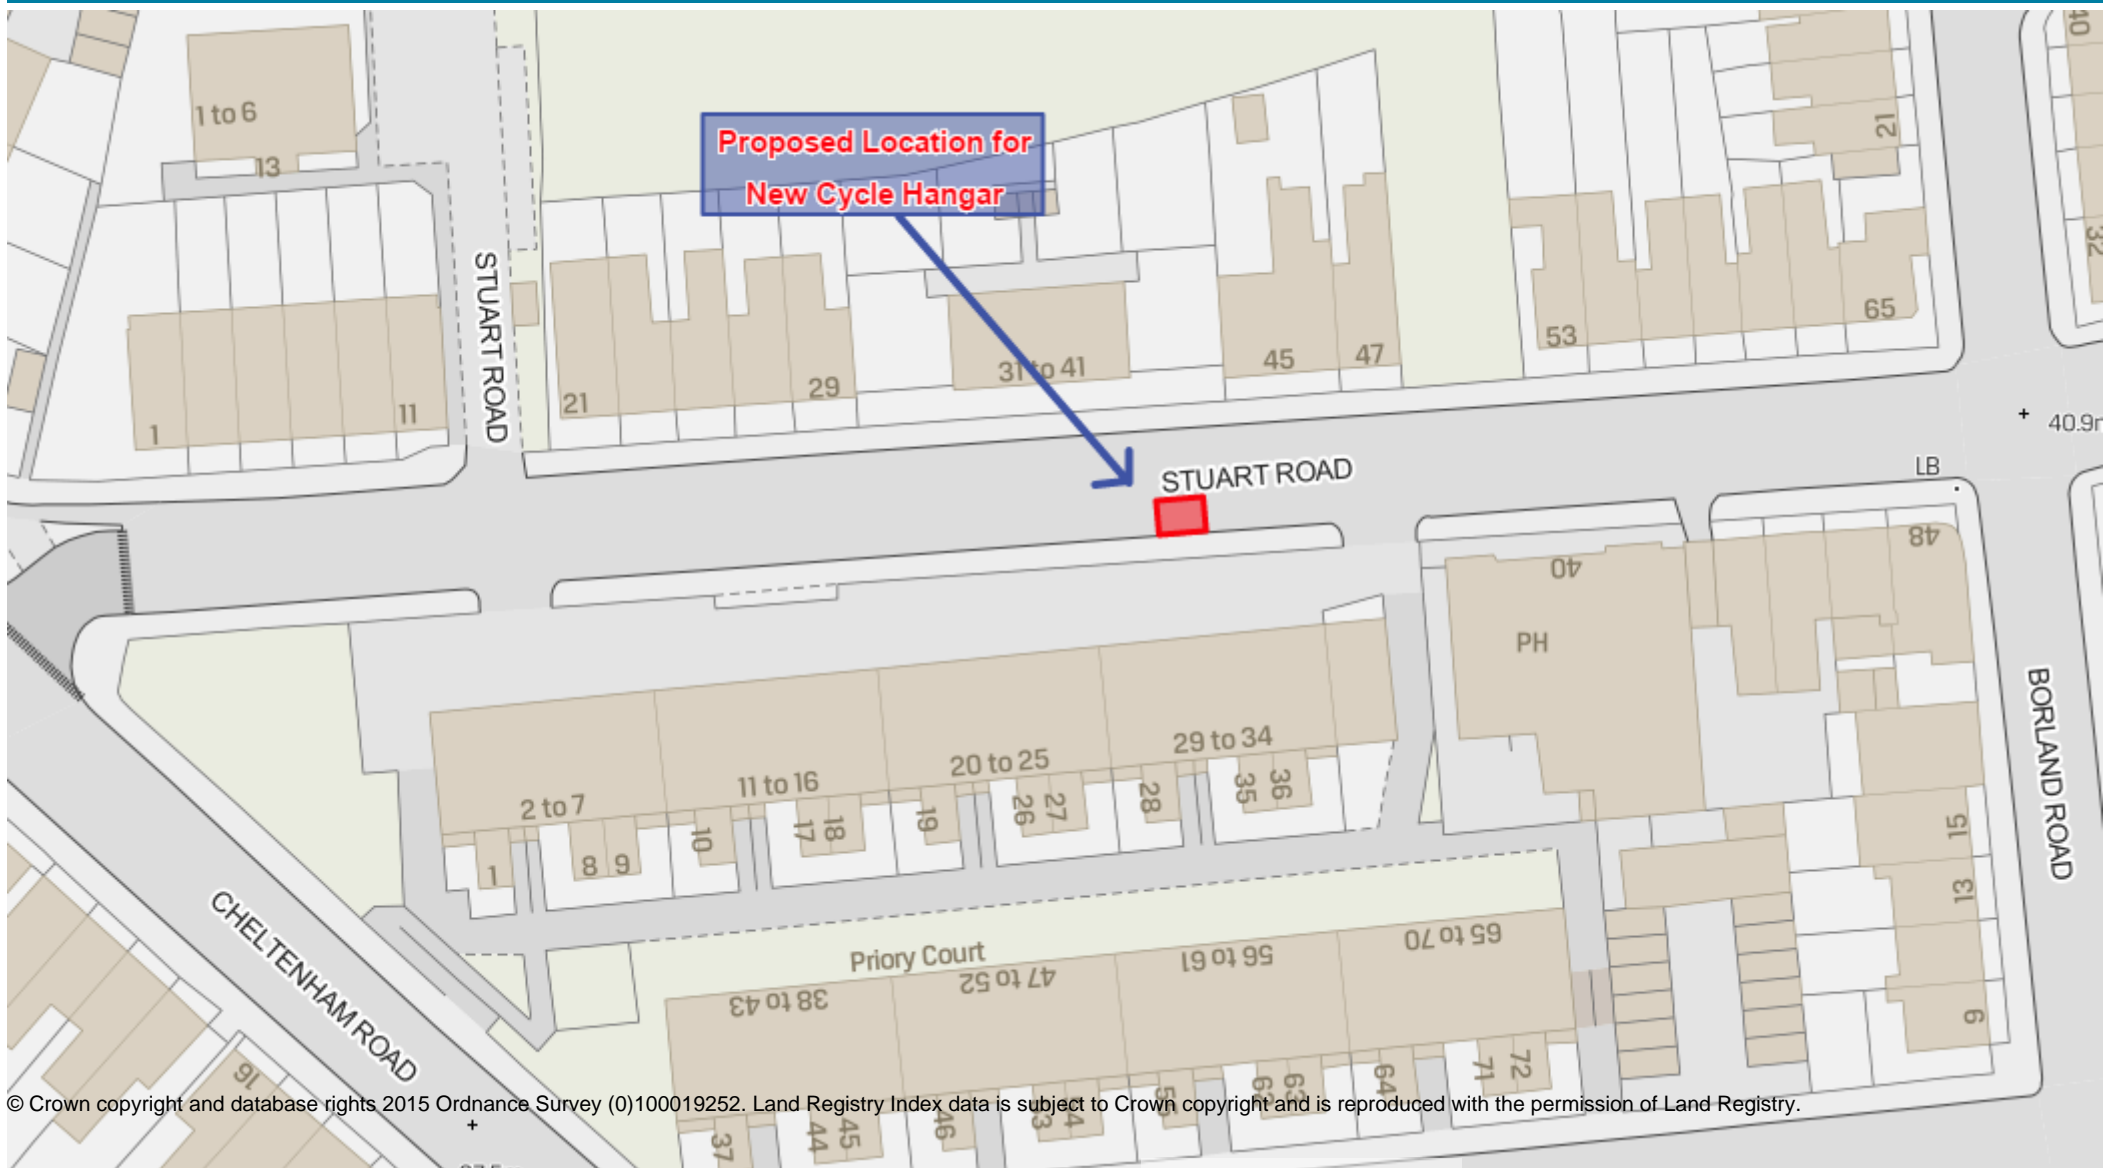

# Proposed Location for Cycle Hangar - Stuart Road

© Crown copyright and database rights 2015 Ordnance Survey (0)100019252. Land Registry Index data is subject to Crown copyright and is reproduced with the permission of Land Registry.

19-Jul-2017

Scale = 1 : 661.500

Highways